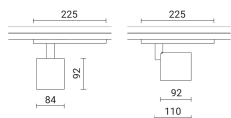

770-269AZ-21 Perfetto Puro 37W 4000K CRI90 17°

Design:

IP 20

Product Code	Color
770-269AZ-21	Mat white

General specifications

Product type	Track lights
Mounting type	LKM 3-phase track
Indoor/Outdoor light	Indoor
Description	Track light for LKM 3-phase electrified tracks, specially developed for high efficiency COB LEDs. Optical devices for better visual comfort are available.
Applications	Museums , Retail , Shops , Showrooms

Lighting specifications

i Stated L.O.R. and delivered lumens values are related to standard beam angle versions

Lamp description	LED 5000lm 37W 4000K CRI90
Nominal lumens on thermal regime (lm)	5000
LOR	89
Delivered lumen (lm)	4425
System wattage (W)	35,7
Watt source (W)	37
Color temperature (K)	4000
CRI	CRI 90
Lamp type	COB LED
Average lamp life (h)	L80B10 50.000

Optical specifications

Light distribution	Symmetric
Emission	Direct
Orientation	It can rotate up to 355° around the vertical axis and pivot up to 90° upwards.
Light beam	17°

Weight and dimension

Length (mm)	92
Width (mm)	225
Diameter (mm)	84
Weight (Kg)	0.9

Power tolerance ± 5% - Luminous flux tolerance ± 5% - Measurement uncertainty ± 10% - Ta: 25°C

Accessories

Product Code	28-3957-30
Name	Snoot

Product Code	28-3959-30
Name	Honeycomb, to be used with snoot code 28-3957-30